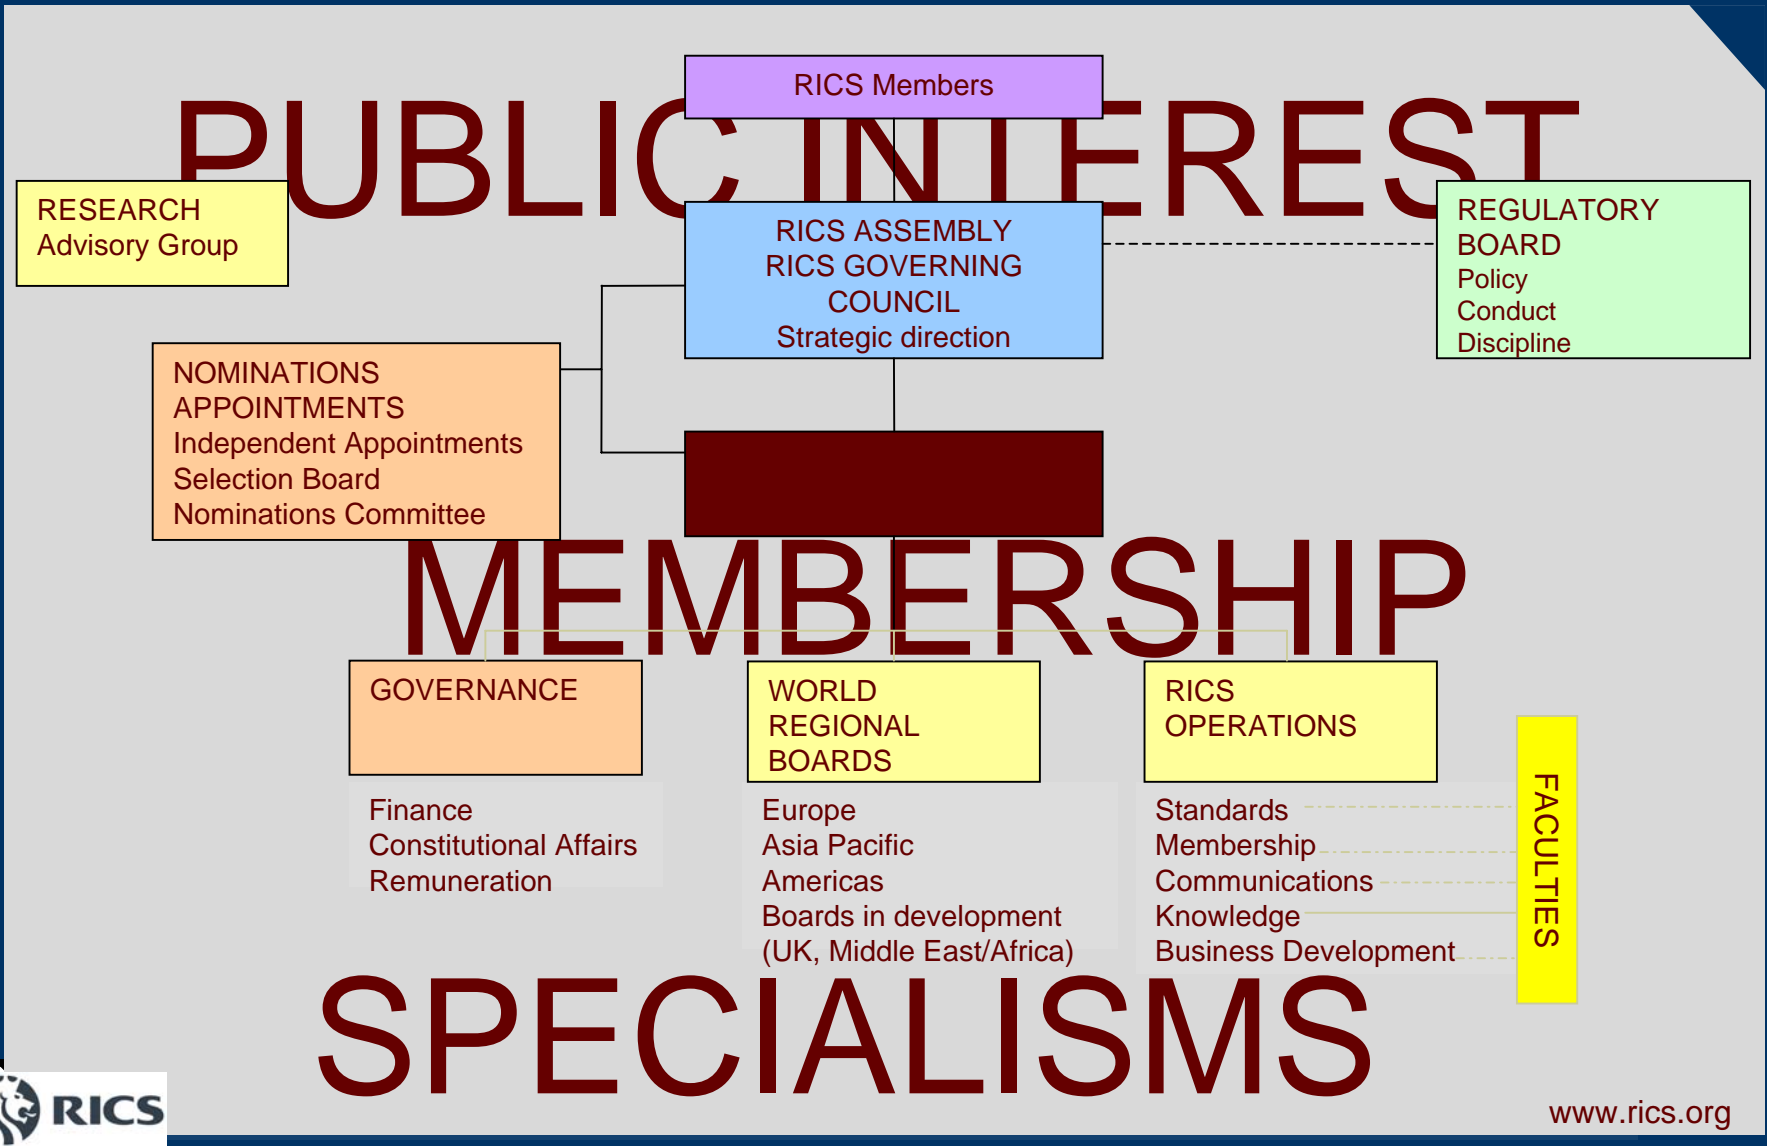

**Rob Mahoney**

**United Kingdom - Update**

# Recent Topics

- **GIS Strategy Project**
- **RICS Structure**
- **Production Partnership Management**

# The New Governance Model

- **Announced April 2005**
- **Appointed by DCLG Ministers**
- **Members represent key interest groups in government, the private sector and the wider GI industry**
- **Secretariate provided by Ordnance Survey**
- **Website [www.gipanel.org.uk](http://www.gipanel.org.uk)**