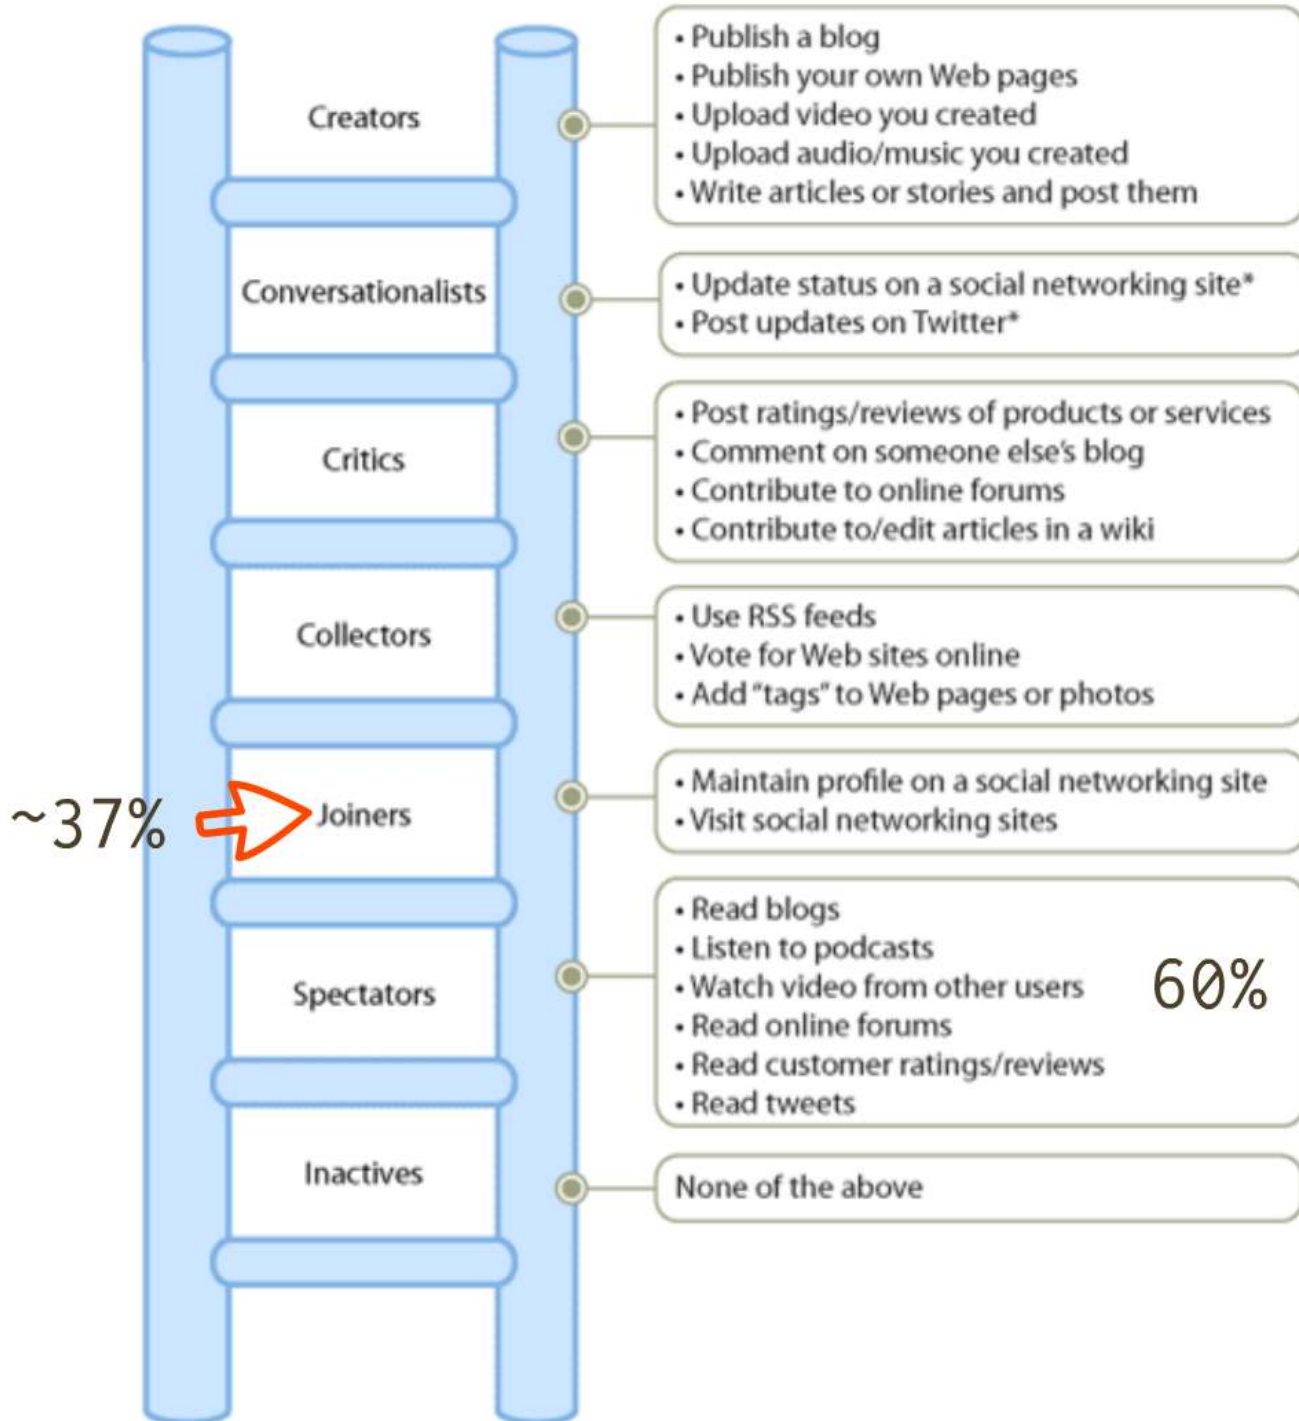

Social Media Landscape

Groups include people participating in at least one of the indicated activities at least monthly.
 *Conversationalists participate in at least one of the indicated activities at least weekly.