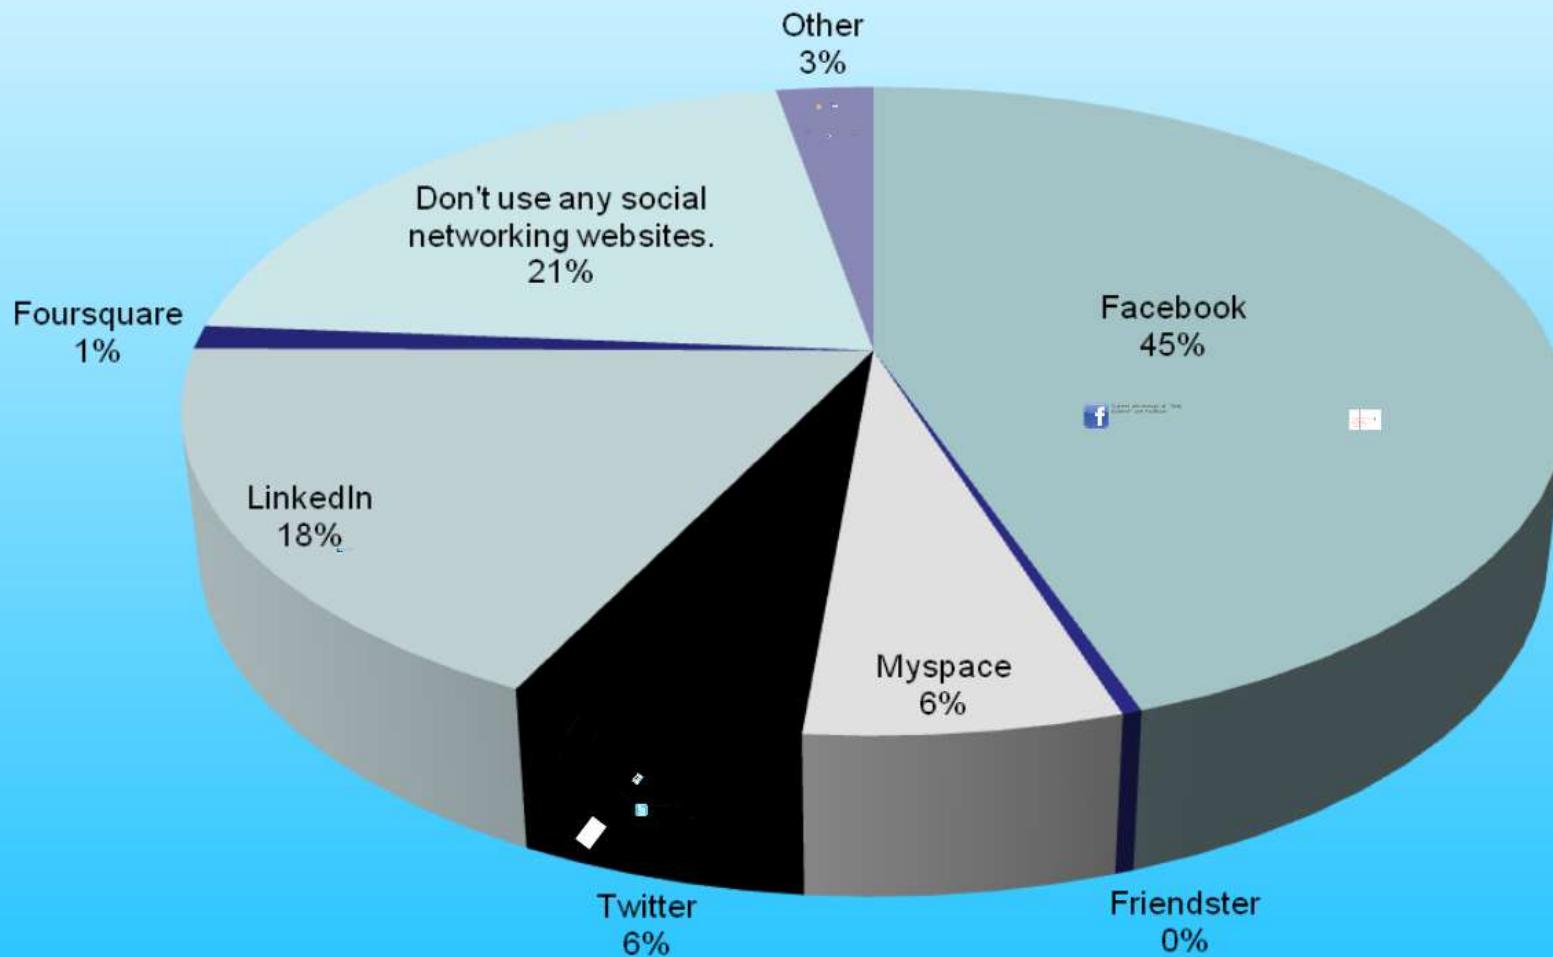

Latest Pictures [View All Images](#)

Latest Video [View All Videos](#)

Admins (6) [?] [See All](#)

- Use Facebook as Trimble - Survey Division
- Promote with an Ad
- View Insights
- Suggest to Friends

You and Trimble - Survey Division

76 friends like this.

Quick Tips

Get more people to like your Page with Facebook Ads. Reach more than 500 million people with your ad. Sample ad below. [Get More Connections](#)

Trimble - Survey Division
The text of your ad will go here.

Like · Trimble Navigation likes this.

Chat (3)

Which of these social networking websites do you use?

“The Professional
Social Network”

44

Highest average user age

B2B

GIM International
and other magazines
have dedicated focus
groups

Poll

How Should a Dedicated Profession Category in LinkedIn be Called?

Follow J.
Anthony

What say we petition LinkedIn to provide a correct category of "Surveyor" or "Surveying" so we can properly choose?