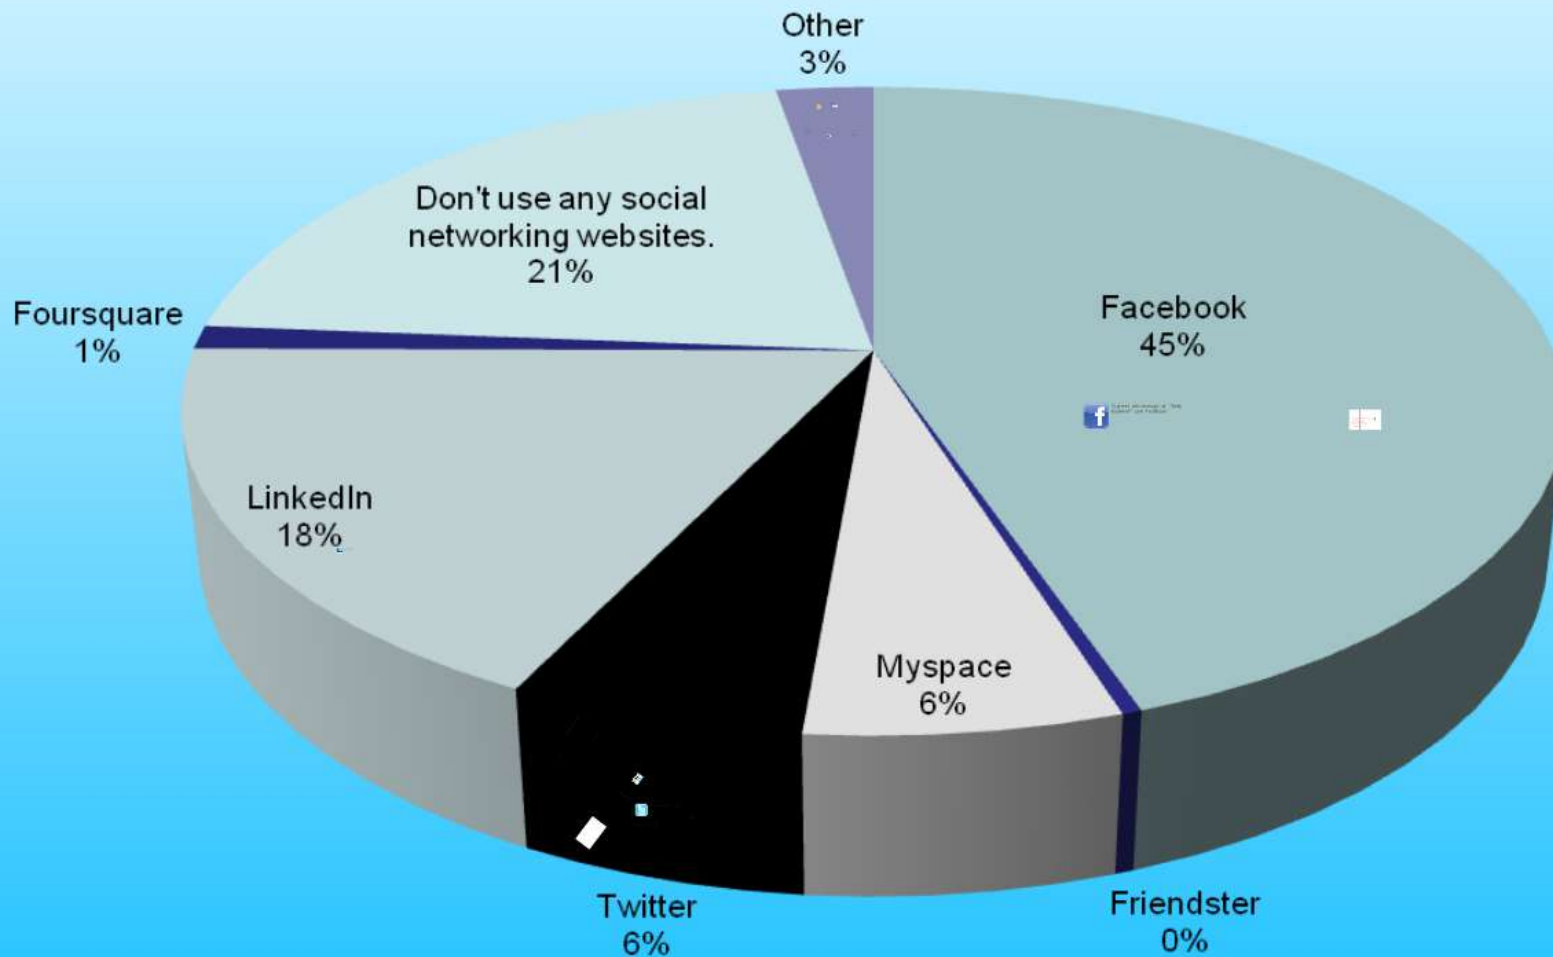

Like · Trimble Navigation likes this.

Chat (3)

Which of these social networking websites do you use?

“The Professional
Social Network”

44

Highest average user age

B2B

GIM International
and other magazines
have dedicated focus
groups

Poll

How Should a Dedicated Profession Category in LinkedIn be Called?

Follow J.
Anthony

What say we petition LinkedIn to provide a correct category of "Surveyor" or "Surveying" so we can properly choose?

I don't like being forced to choose a wrong category.

LinkedIn doesn't make it easy to contact them.

If someone can show how to do so, that'd be nice.

6 months ago

Which of these social networking websites do you use?

Lower usage among Baby Boomers

8%

of advertisers believe Twitter is very effective in promoting products and ideas

While 50 percent effective

But number increased 107%
between 2008 and 2009

8%

of advertisers believe Twitter is very effective in promoting products and ideas