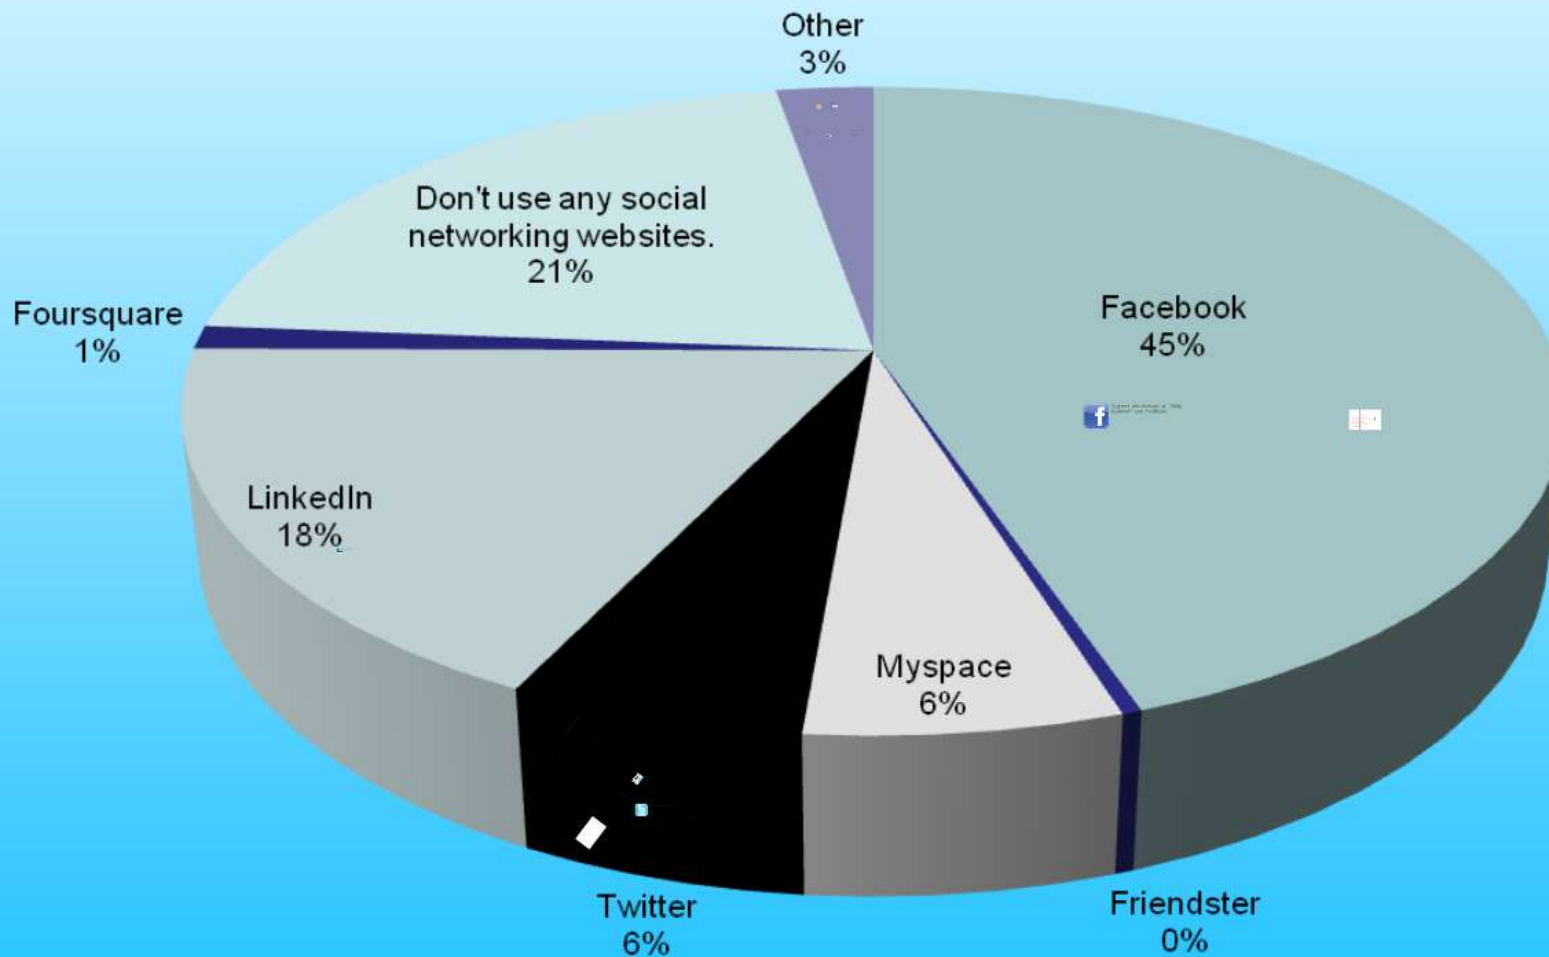

Which of these social networking websites do you use?