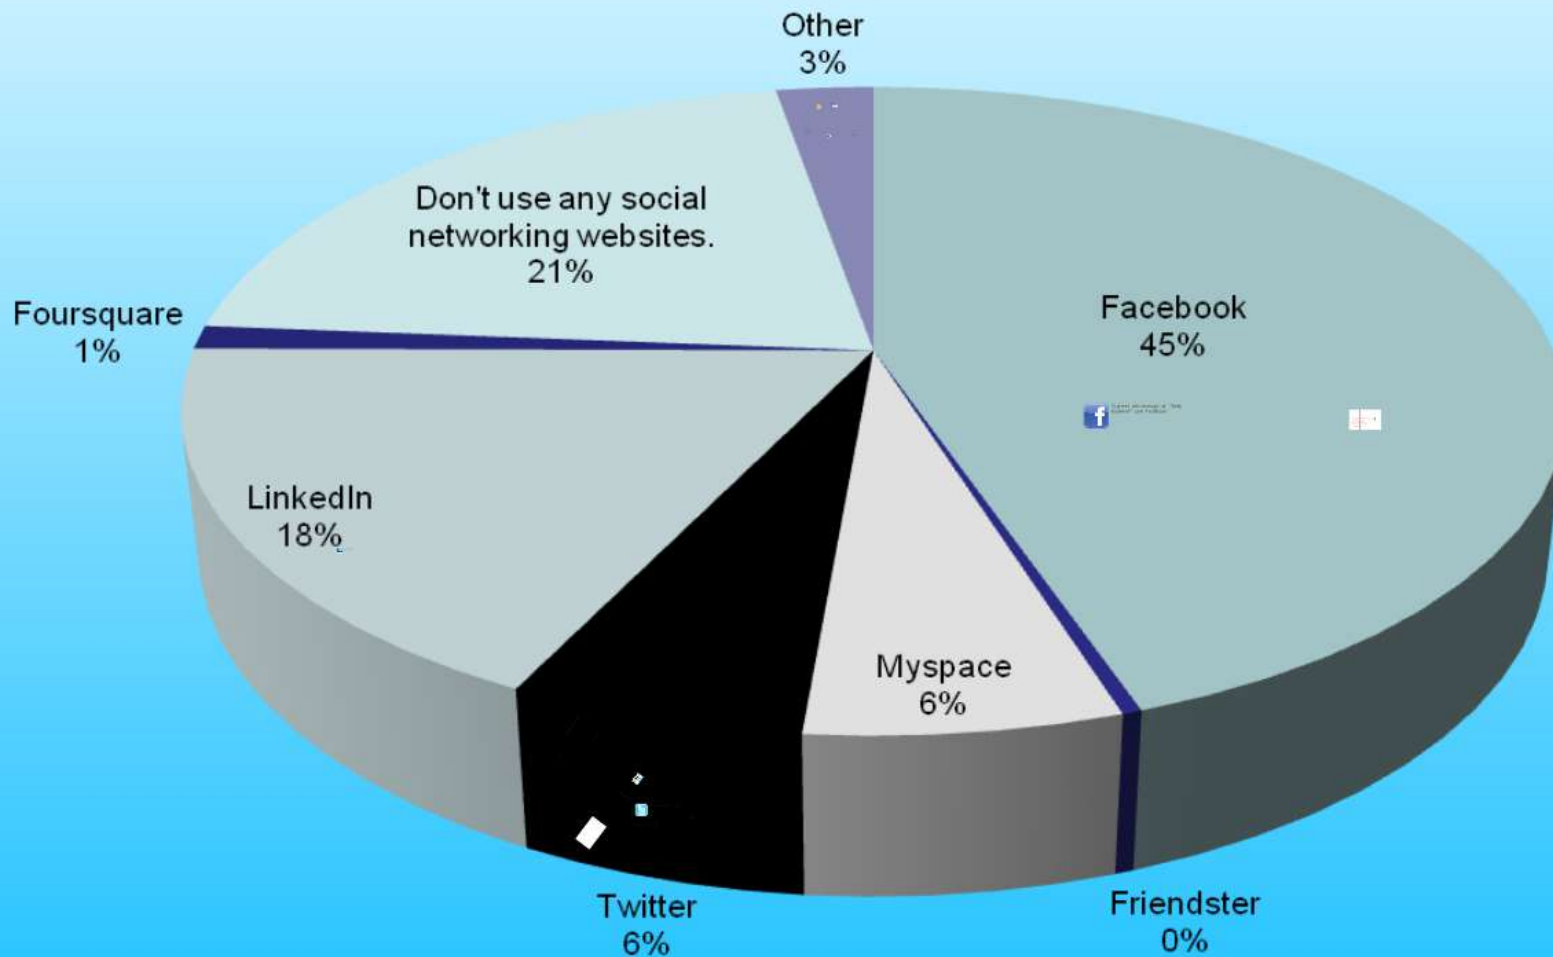

Follow me!

Customer Service Comcast

News and announcements

Event-Focused Topcon
Roadshows

Articles of Interest

Ask questions

Which of these social networking websites do you use?

190 millions

YOU

WU

190 millions

online video viewers
in the US in 2012

98%

of business
technology
decision makers
found viral videos
more memorable
than other
marketing forms

89%

of B2B respondents found online videos effective to deliver purchase decision information