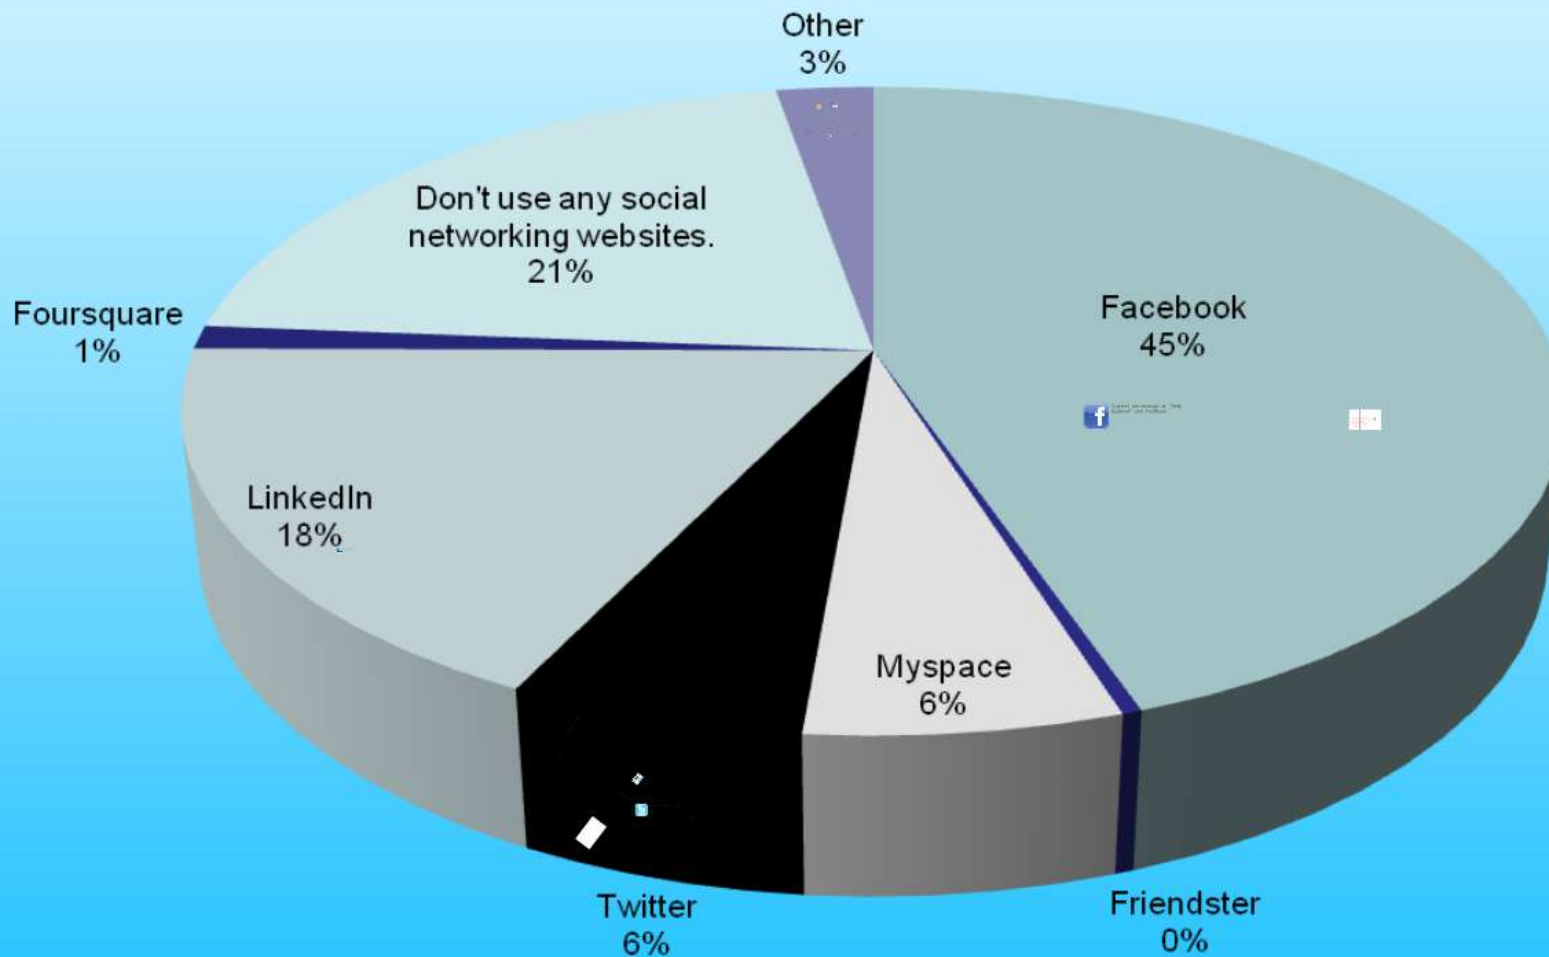

Social Media Landscape

Groups include people participating in at least one of the indicated activities at least monthly.
 *Conversationalists participate in at least one of the indicated activities at least weekly.

Social Networking tools

the results
of our survey

2011

the results
of our survey

79%

of customers use some
sort of social
networking website.

Do you read, subscribe to, or participate in e-newsletters, blogs, or discussion forums related to the survey industry?

Which of these social networking websites do you use?

Highest percentage of “Baby Boomers” use Facebook

Users less likely to leave Facebook to visit external website

Posting too often or irrelevant information leads to unsubscribes