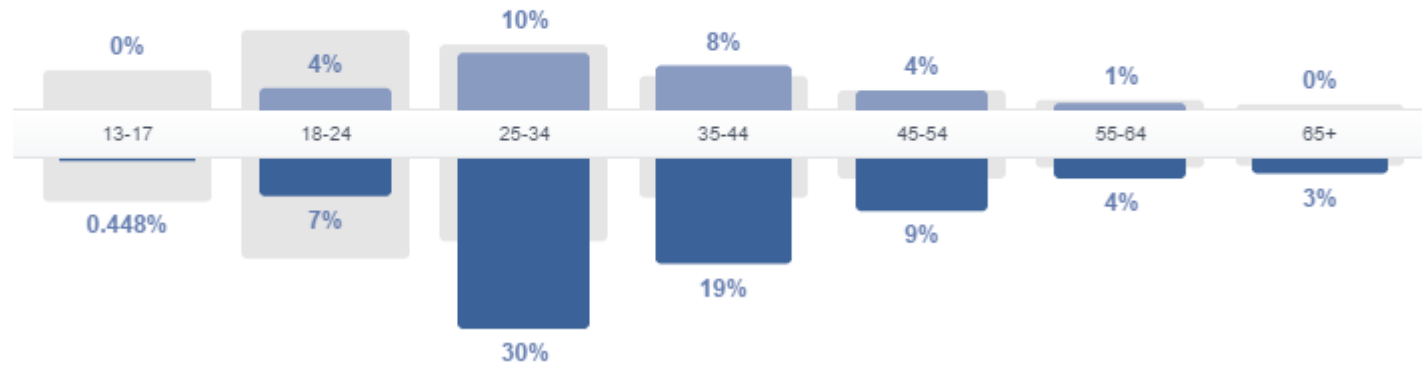

**BENCHMARK**  
Compare your average performance over time.

Total Page Likes

The people who like your Page

Women

**27%** Your Fans  
**46%** All Facebook

Men

**72%** Your Fans  
**54%** All Facebook

Country	Your Fans	City	Your Fans	Language	Your Fans
Spain	53	Lisbon, Lisboa	9	English (US)	46
Portugal	34	Tirana, Tirane	9	Spanish (Spain)	32
Italy	16	San Pedro de Alcántara, ...	6	English (UK)	26
Macedonia	10	Madrid, Comunidad de Ma...	6	Portuguese (Portugal)	25
Albania	9	Coimbra, Coimbra	5	Spanish	21
Belgium	9	Chisinau, Chisinau	5	Italian	16
Greece	9	Athens, Attiki	5	French (France)	9
Netherlands	5	Tetovë, Tetovo	4	Greek	7
Moldova	5	Valencia, Comunidad Vale...	4	Dutch	7
Malta	5	Zagreb, Grad Zagreb	3	Albanian	4
Croatia	4	Bucharest, Bucuresti	3	German	4
India	4	Bergen, Hordaland	3	Turkish	3