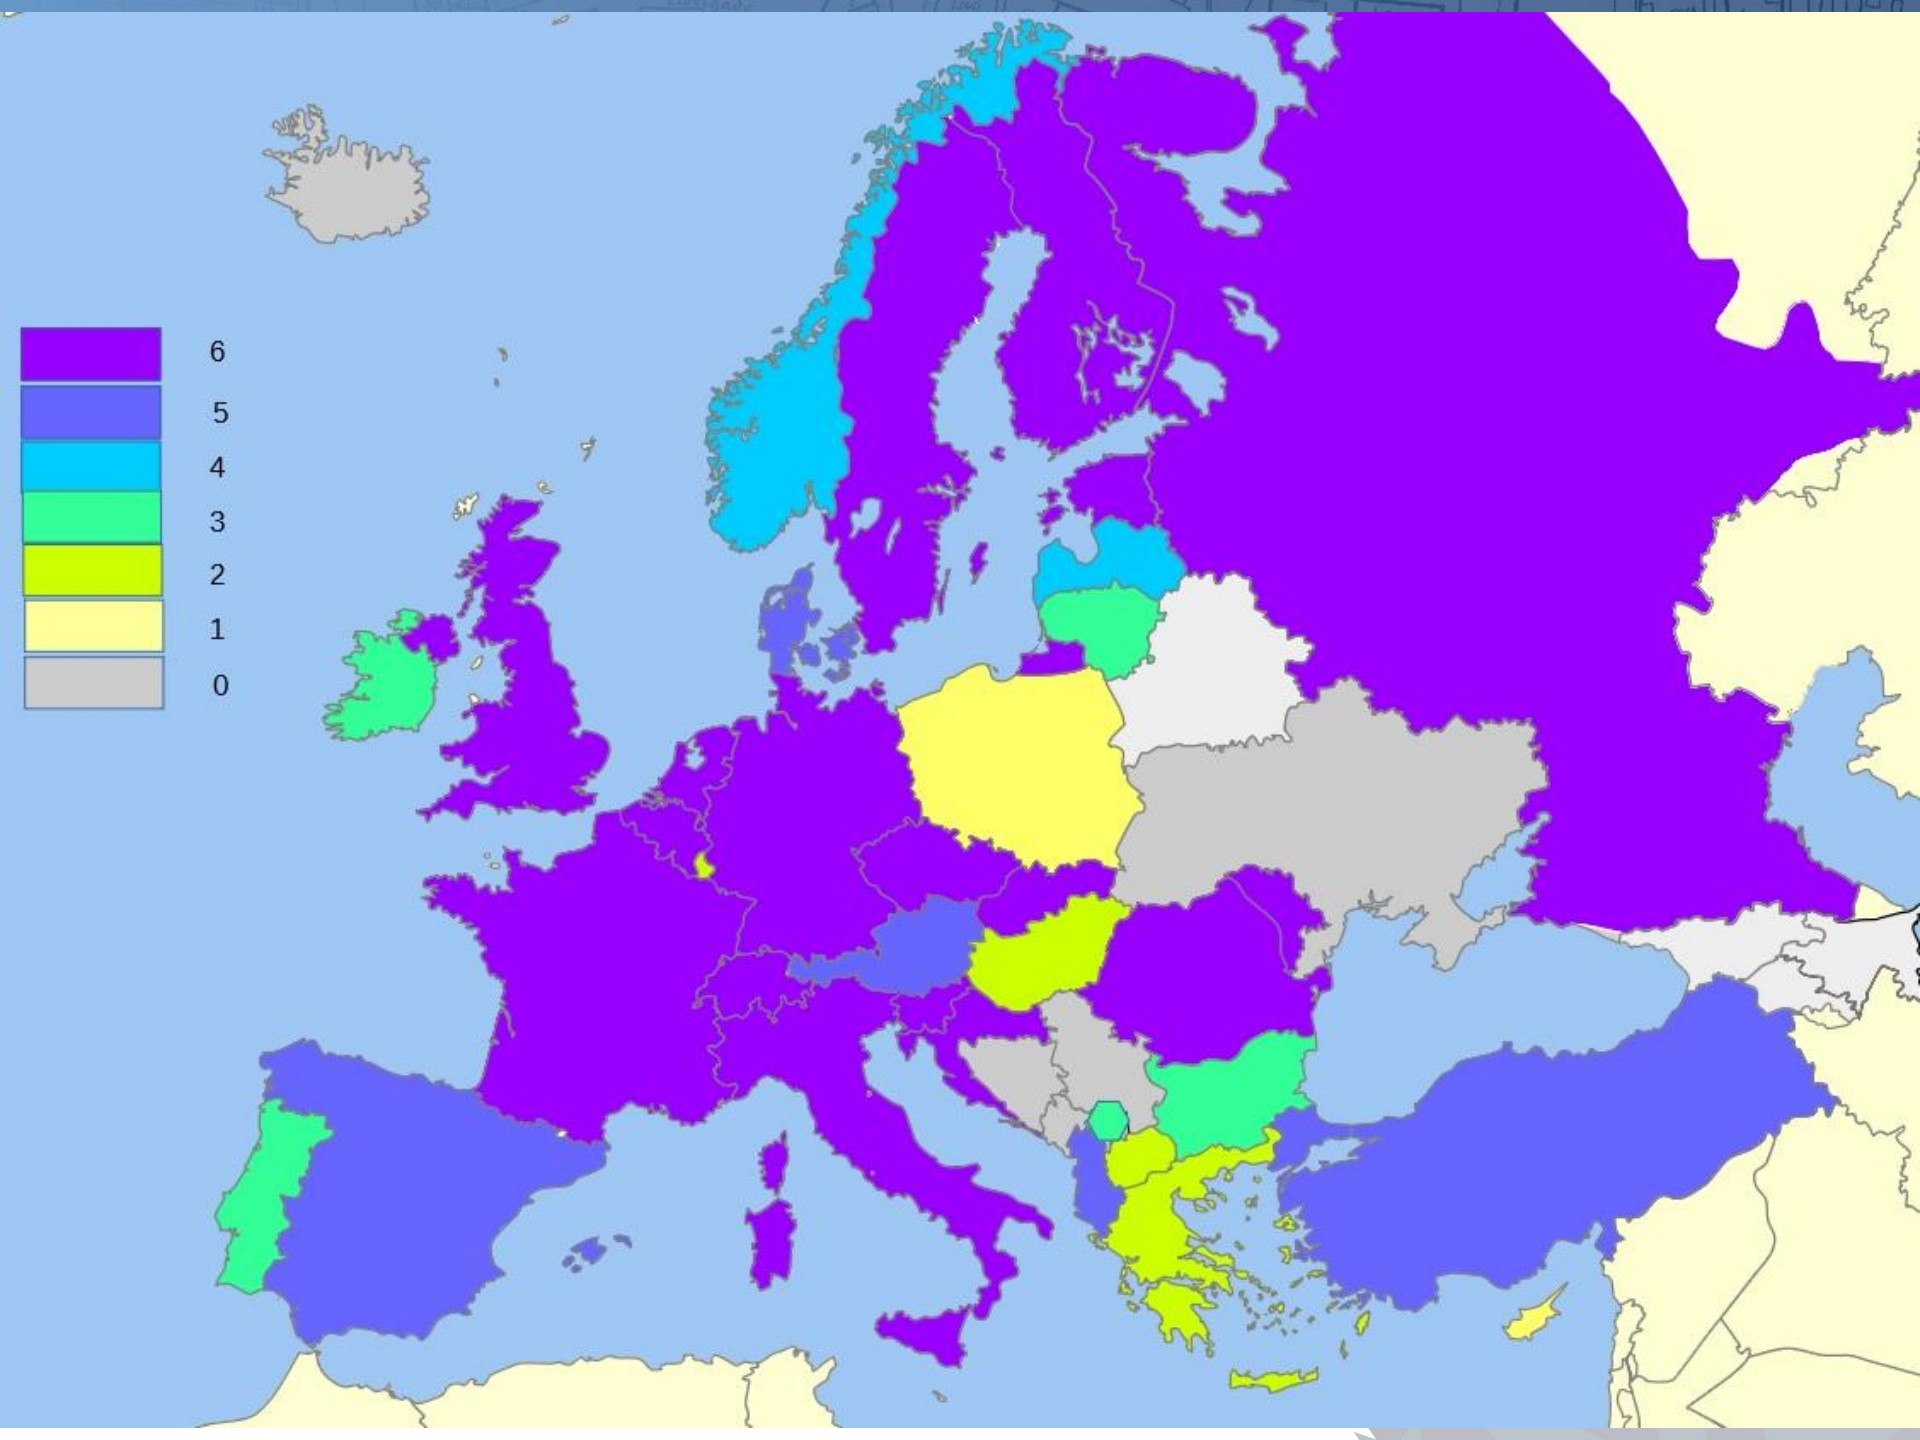

# CLGE Events map

- All the events 2001-2017 are shown on the Google Map service with the links (in the future) to the event center, documents, pictures?
- Different layers by decades and by types of event (seminar or GA)
- Additional data will be added to the map
- [Map](#)

# CLGE GA Participation 2015-2017

CLGE countries	2015		2016		2017		Total number of participants	
	Full members	Limassol	Moscow	Tirana	Latvia	Lausanne		Potsdam
Belgium		2	4	2	2	5	4	6
Croatia		2	4	3	3	2	4	6
Czech Republic		1	1	2	1	1	1	6
Estonia		1	1	2	3	2	2	6
Finland		3	2	2	2	1	1	6
France		3	4	3	3	3	2	6
Germany		3	2	5	5	3	6	6
Italy		2	2	2	2	2	2	6
Moldova, Republic of		1	1	1	1	1	2	6
Romania		1	2	4	1	2	1	6
Russian Federation		1	7	1	1	3	1	6
Slovakia		1	1	1	1	1	1	6
Slovenia		1	1	1	1	1	1	6
Sweden		1	2	1	1	2	2	6
Switzerland		2	2	2	3	2	4	6
The Netherlands		2	2	2	3	3	2	6
United Kingdom		2	1	1	1	2	2	6
Albania			2	2	1	1	1	5
Austria		1	0	2	1	1	1	5
Denmark		2	2	1	1	1	0	5
Spain		1	2	2	2	2	0	5
Turkey			4	4	1	3	3	5

# CLGE GA Participation 2015-2017

Latvia	1	0	1	6	0	1	4
Norway	2	1	2	0	0	2	4
Bulgaria	2	1	0	0	1	0	3
Ireland	0	0	0	1	1	1	3
Kosovo, Republic of	1	0	1	0	0	2	3
Lithuania	0	0	3	5	0	1	3
Portugal	1	1	0	1	0	0	3
FYRO Macedonia	0	0	2	0	4	0	2
Greece	0	1	0	0	0	1	2
Hungary	1	0	0	0	1	0	2
Luxembourg	1	0	0	0	1	0	2
Cyprus	2	0	0	0	0	0	1
Poland	0	0	0	0	2	0	1
Iceland	0	0	0	0	0	0	0
Malta	0	0	0	0	0	0	0
Serbia, Republic of	0	0	0	0	0	0	0
Nb of deletates	44	53	55	53	54	51	
Nb of deletations	28	25	27	26	28	26	
Observing members							
Belarus	0	3	0	0	0	0	1
Bosnia & Herzegovina	0	0	0	0	0	1	1
Montenegro	0	0	0	0	0	0	0
Ukraine	0	0	0	0	0	0	0
Nb of deletates	44	56	55	53	54	52	

# CLGE GA Participation 2015-2017

The **Council** of European Geodetic Surveyors  
**Comité** de Liaison des Géomètres Européens

Thank You and have a nice use of the map of  
CLGE events