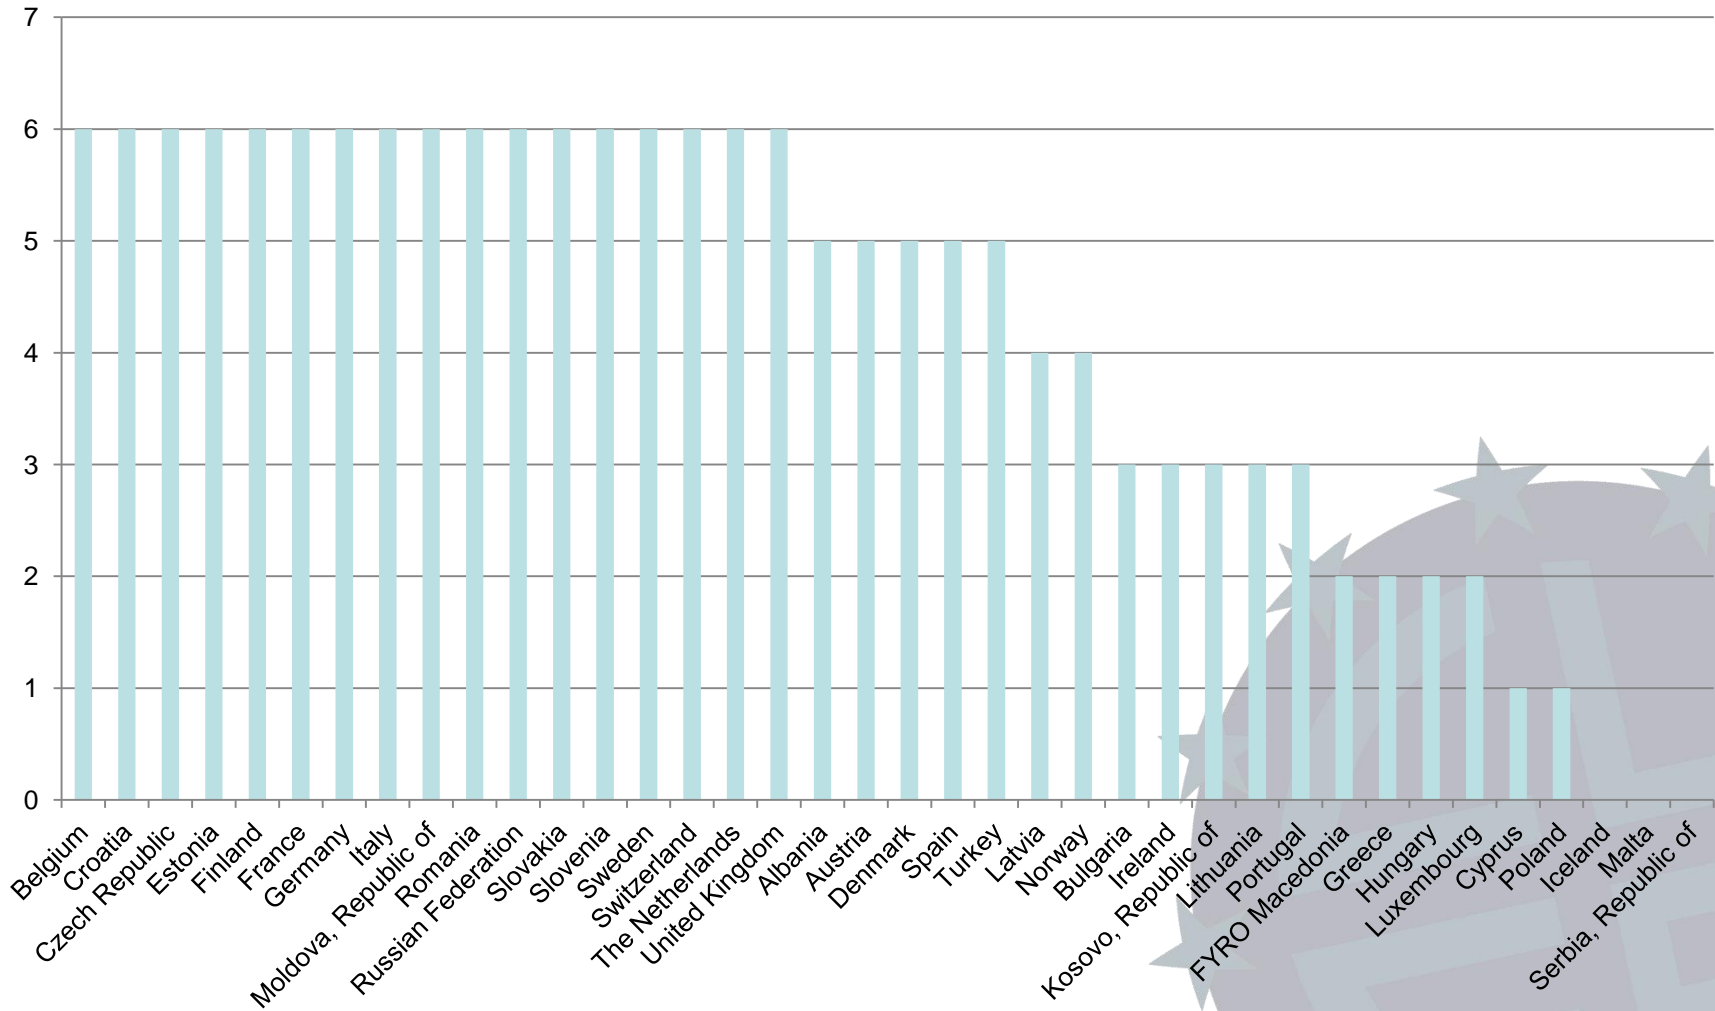

CLGE GA Participation 2015-2017

Latvia	1	0	1	6	0	1	4
Norway	2	1	2	0	0	2	4
Bulgaria	2	1	0	0	1	0	3
Ireland	0	0	0	1	1	1	3
Kosovo, Republic of	1	0	1	0	0	2	3
Lithuania	0	0	3	5	0	1	3
Portugal	1	1	0	1	0	0	3
FYRO Macedonia	0	0	2	0	4	0	2
Greece	0	1	0	0	0	1	2
Hungary	1	0	0	0	1	0	2
Luxembourg	1	0	0	0	1	0	2
Cyprus	2	0	0	0	0	0	1
Poland	0	0	0	0	2	0	1
Iceland	0	0	0	0	0	0	0
Malta	0	0	0	0	0	0	0
Serbia, Republic of	0	0	0	0	0	0	0
Nb of deletates	44	53	55	53	54	51	
Nb of deletations	28	25	27	26	28	26	
Observing members							
Belarus	0	3	0	0	0	0	1
Bosnia & Herzegovina	0	0	0	0	0	1	1
Montenegro	0	0	0	0	0	0	0
Ukraine	0	0	0	0	0	0	0
Nb of deletates	44	56	55	53	54	52	

CLGE GA Participation 2015-2017