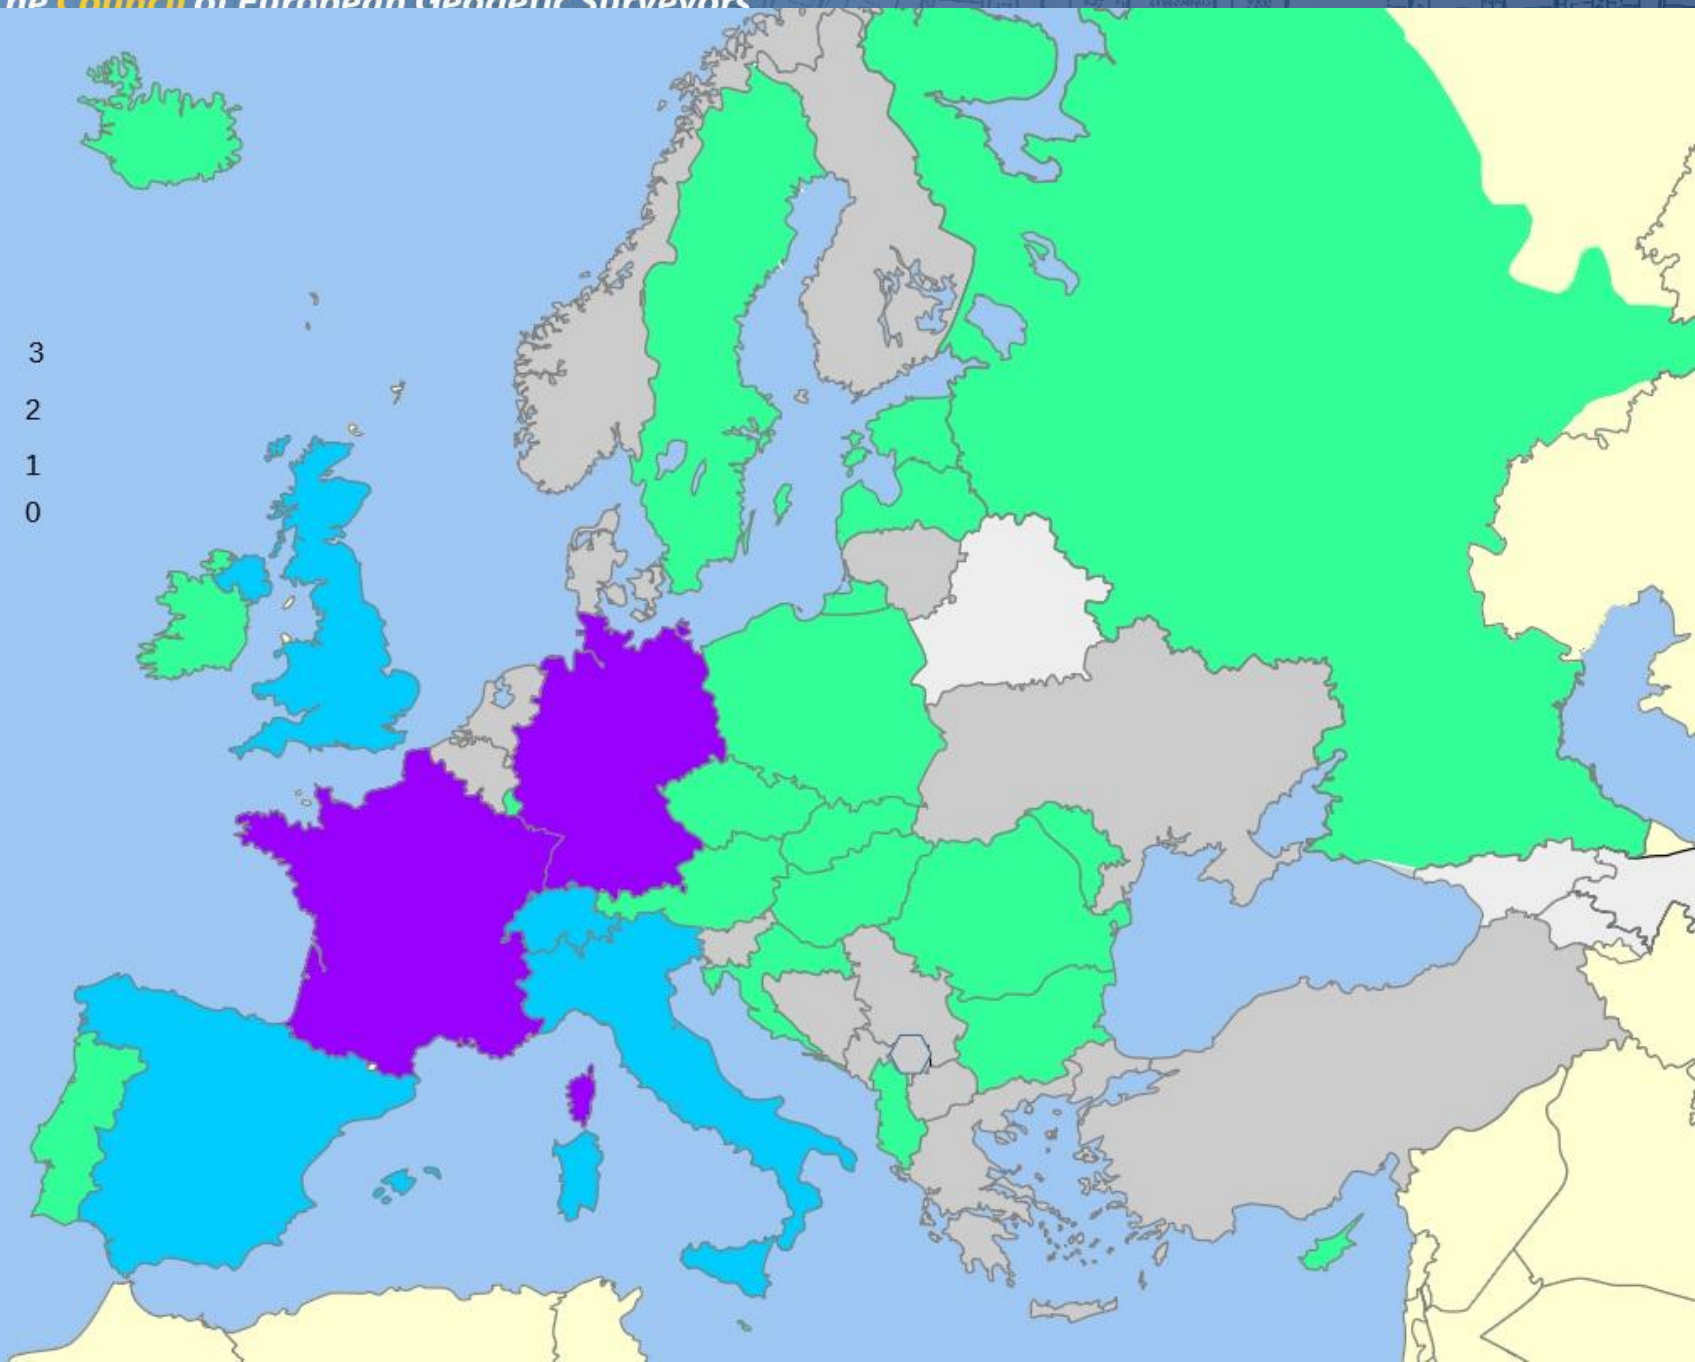

# CLGE Events map, GA statistics

# CLGE Events map

- All the events 2001-2017 are shown on the Google Map service with the links (in the future) to the event center, documents, pictures?
- Different layers by decades and by types of event (seminar or GA)
- Additional data will be added to the map
- [Map](#)

# CLGE GA Participation 2015-2017

CLGE countries	2015		2016		2017		Total number of participants	
	Full members	Limassol	Moscow	Tirana	Latvia	Lausanne		Potsdam
Belgium		2	4	2	2	5	4	6
Croatia		2	4	3	3	2	4	6
Czech Republic		1	1	2	1	1	1	6
Estonia		1	1	2	3	2	2	6
Finland		3	2	2	2	1	1	6
France		3	4	3	3	3	2	6
Germany		3	2	5	5	3	6	6
Italy		2	2	2	2	2	2	6
Moldova, Republic of		1	1	1	1	1	2	6
Romania		1	2	4	1	2	1	6
Russian Federation		1	7	1	1	3	1	6
Slovakia		1	1	1	1	1	1	6
Slovenia		1	1	1	1	1	1	6
Sweden		1	2	1	1	2	2	6
Switzerland		2	2	2	3	2	4	6
The Netherlands		2	2	2	3	3	2	6
United Kingdom		2	1	1	1	2	2	6
Albania			2	2	1	1	1	5
Austria		1	0	2	1	1	1	5
Denmark		2	2	1	1	1	0	5
Spain		1	2	2	2	2	0	5
Turkey			4	4	1	3	3	5

# CLGE GA Participation 2015-2017

Latvia	1	0	1	6	0	1	4
Norway	2	1	2	0	0	2	4
Bulgaria	2	1	0	0	1	0	3
Ireland	0	0	0	1	1	1	3
Kosovo, Republic of	1	0	1	0	0	2	3
Lithuania	0	0	3	5	0	1	3
Portugal	1	1	0	1	0	0	3
FYRO Macedonia	0	0	2	0	4	0	2
Greece	0	1	0	0	0	1	2
Hungary	1	0	0	0	1	0	2
Luxembourg	1	0	0	0	1	0	2
Cyprus	2	0	0	0	0	0	1
Poland	0	0	0	0	2	0	1
Iceland	0	0	0	0	0	0	0
Malta	0	0	0	0	0	0	0
Serbia, Republic of	0	0	0	0	0	0	0
Nb of deletates	44	53	55	53	54	51	
Nb of deletations	28	25	27	26	28	26	
Observing members							
Belarus	0	3	0	0	0	0	1
Bosnia & Herzegovina	0	0	0	0	0	1	1
Montenegro	0	0	0	0	0	0	0
Ukraine	0	0	0	0	0	0	0
Nb of deletates	44	56	55	53	54	52	