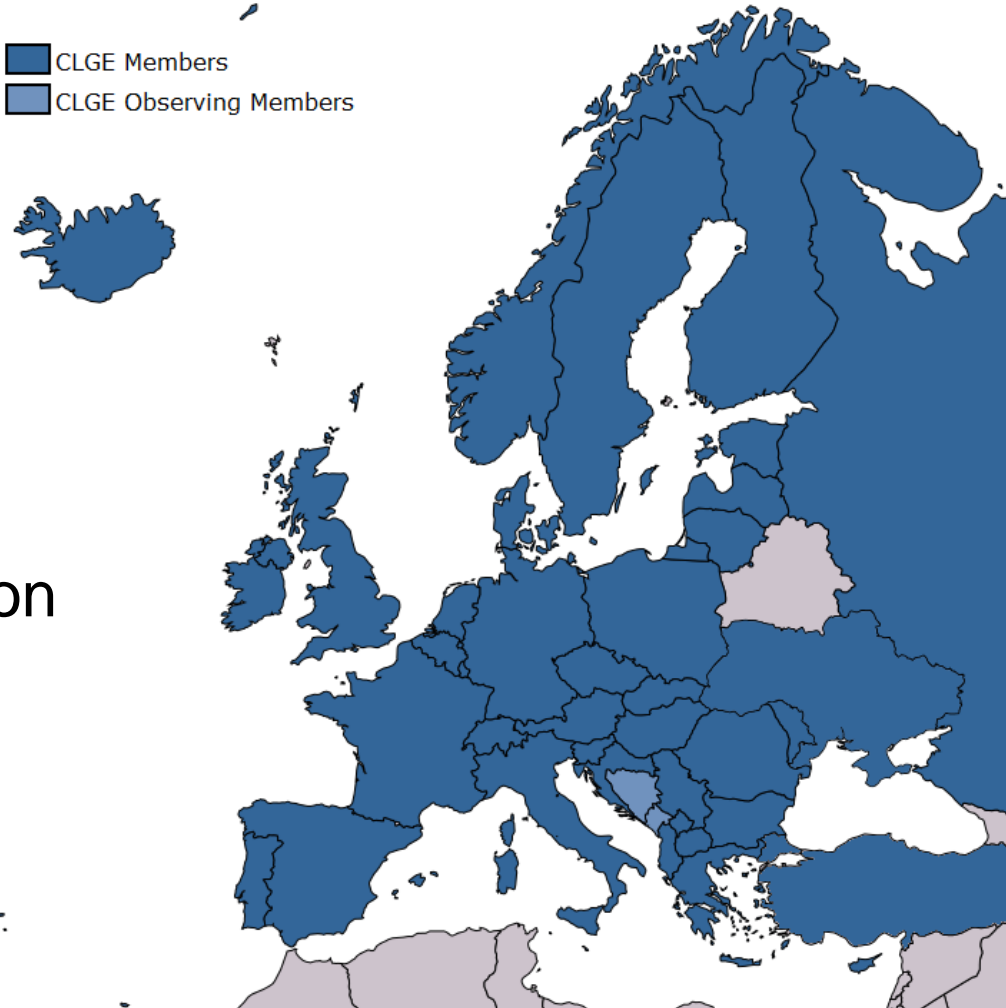

CLGE

Working for a Profession

Global Surveyors Day

Leading Surveyors Association

- 39 Member countries
- + 2 Observing members
- 28 EU Members States
- >> 100.000 Surveyors

- Requires close cooperation
 - FIG, YSEN, ...
 - EuroGeographics, PCC
 - European Bodies
 - National Associations

■ CLGE Members
■ CLGE Observing Members

The **Council** of European Geodetic Surveyors
Comité de Liaison des Géomètres Européens

CLGE Ex-Board 2018 - 2020

European Surveyor of the year

Unveiling of Carl Ritter von Ghega