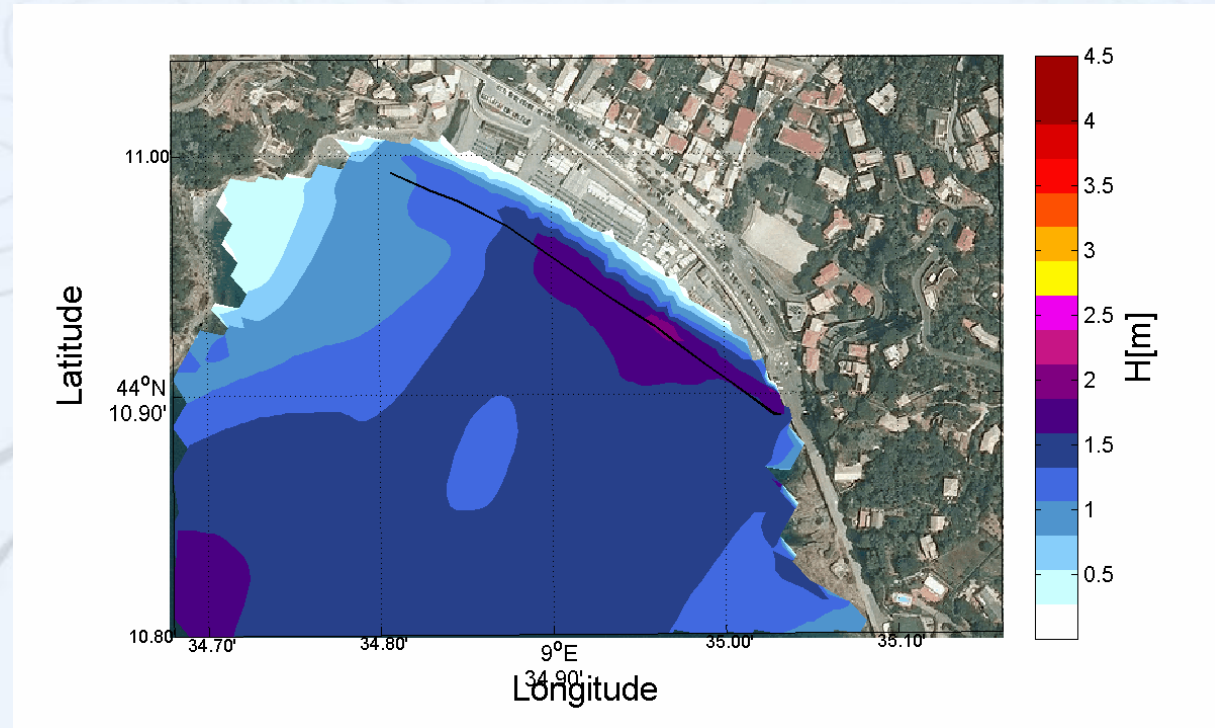

We will explore
an area of our business which
is carried out by many
colleagues